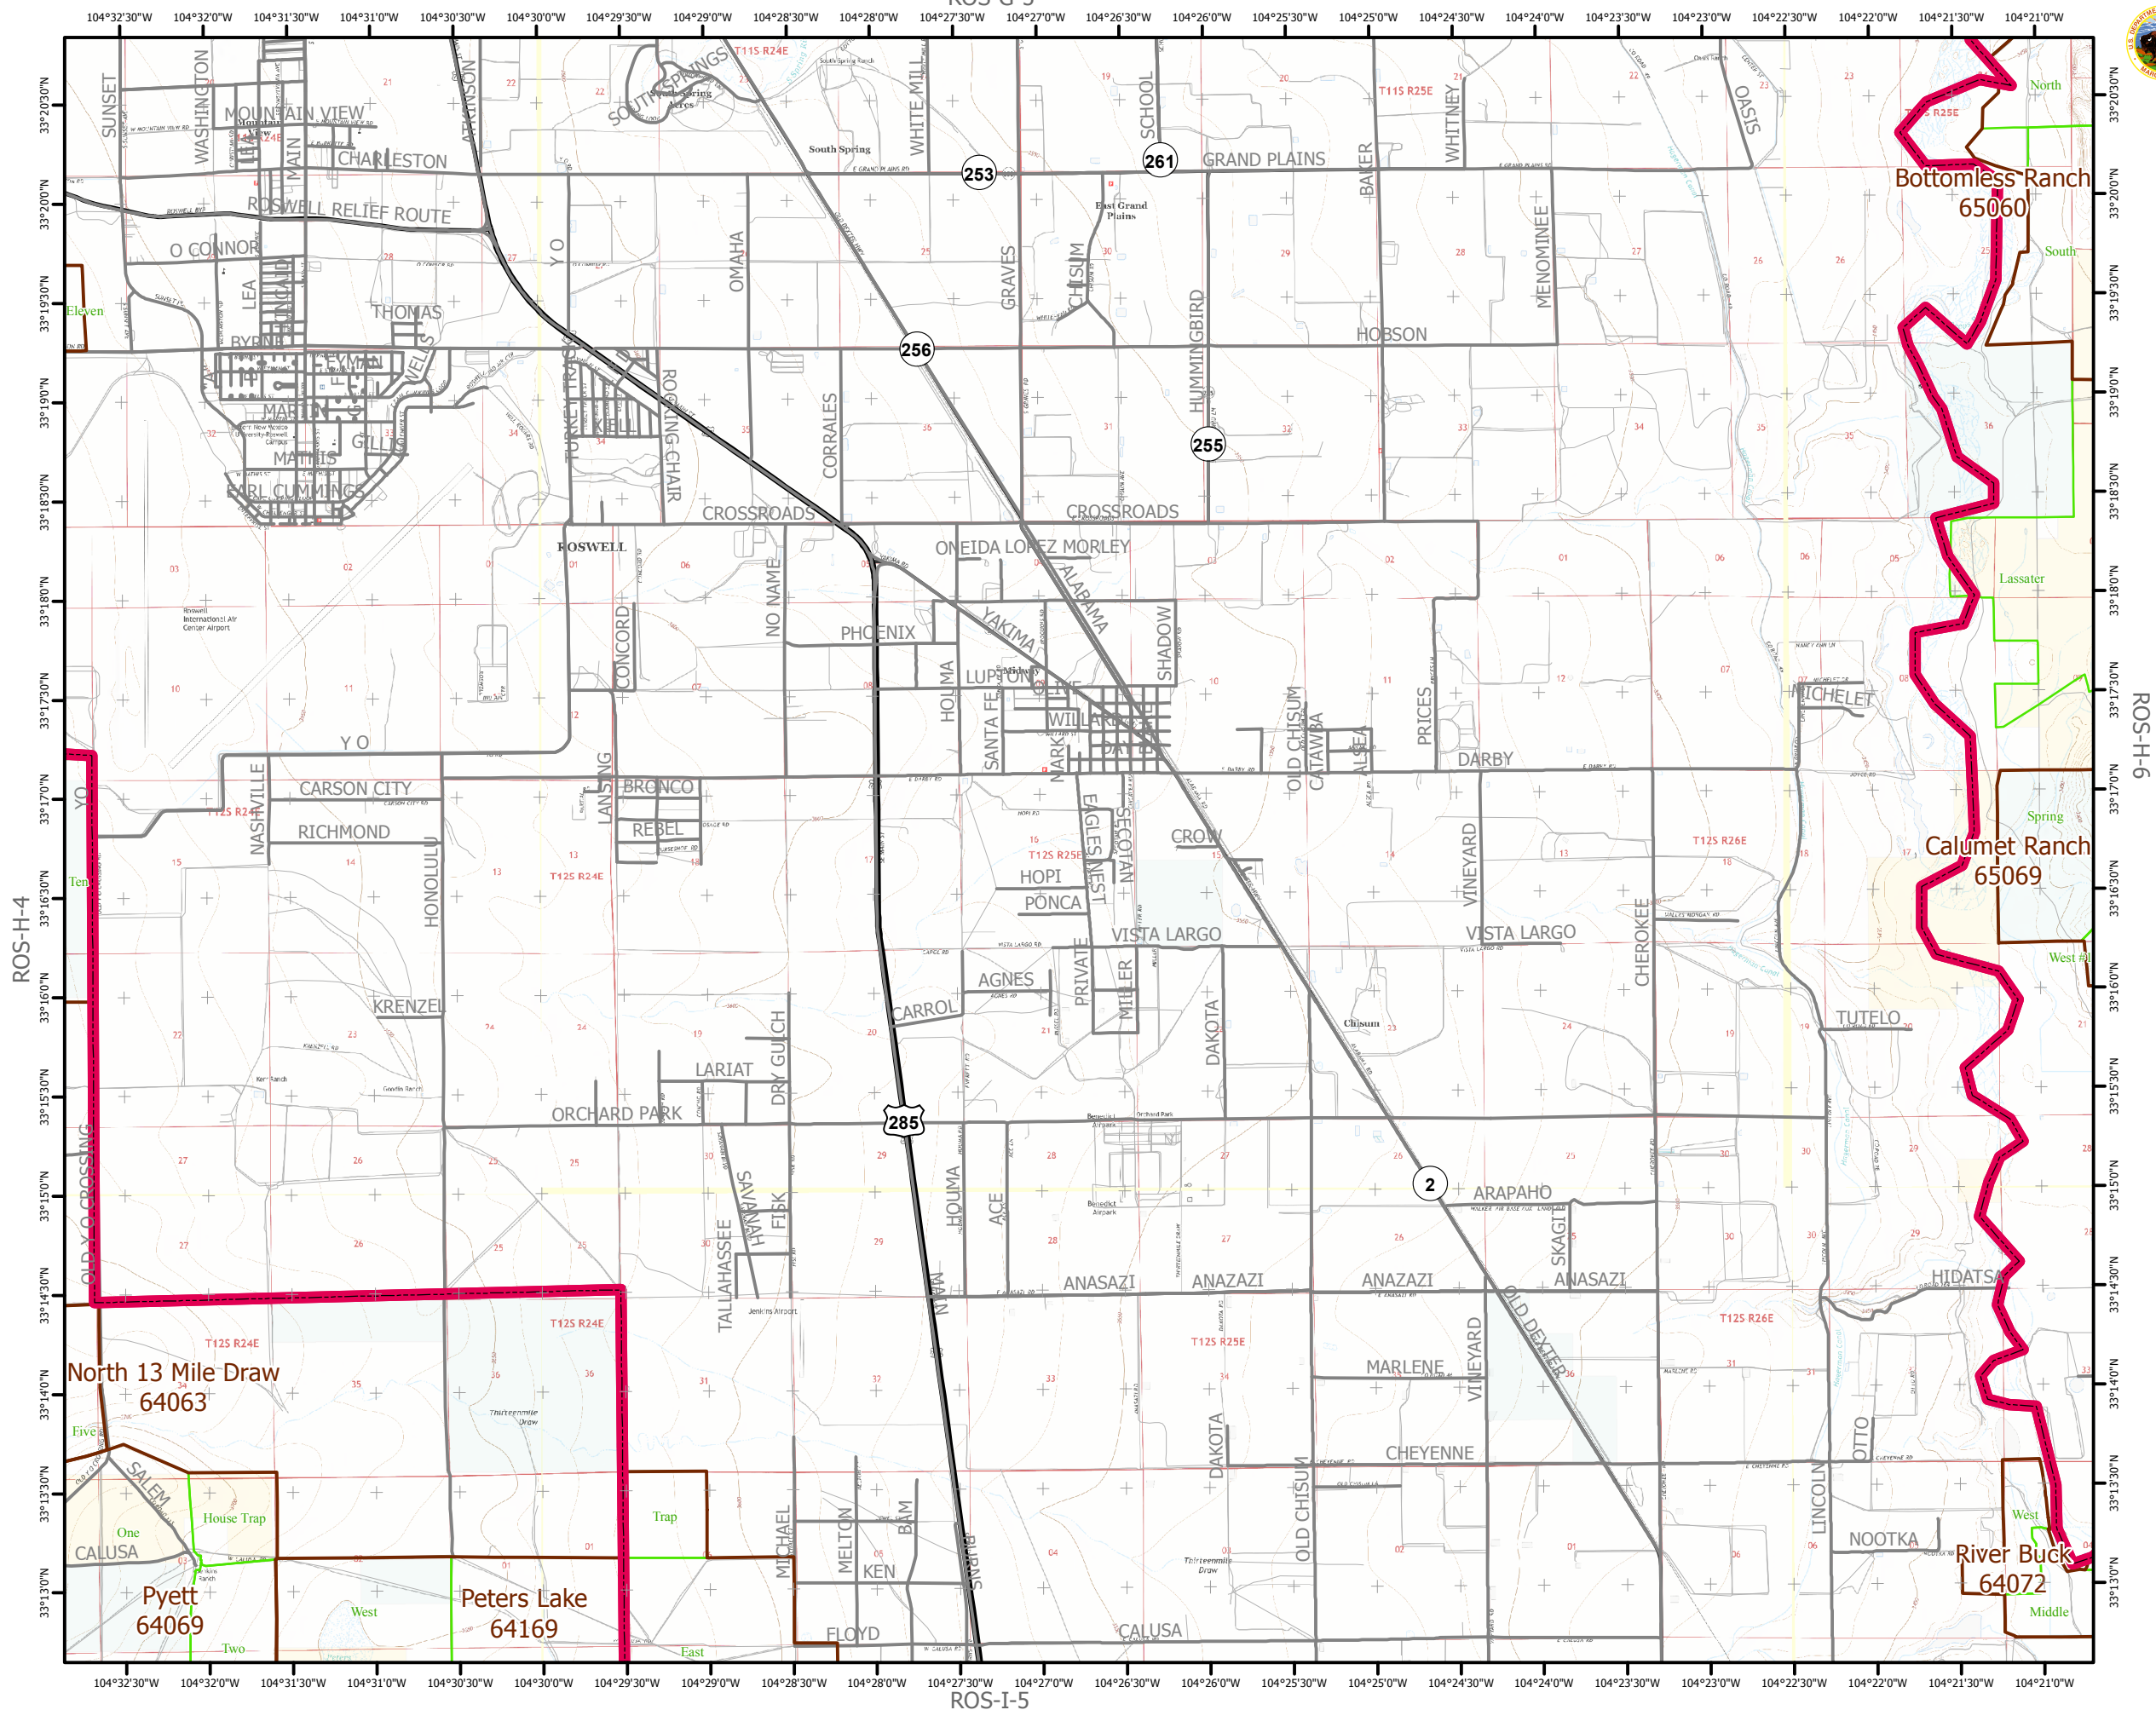

# PECOS DISTRICT IAZ ATLAS MAP SHEET ROS-H-5

NOTES

ROS-H-6

ROS-H-4

-  Grazing Allotments
-  Bureau of Land Management
-  Private
-  State

No Warranty is made by the Bureau of Land Management as to the accuracy, reliability, or completeness of these data for individual use or aggregate use with other data, or for purposes not intended by the BLM. Spatial information may not meet National Map Accuracy Standards. This information is subject to change without notification.